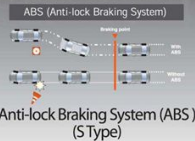

Anti-lock Braking System (ABS) (S Type)